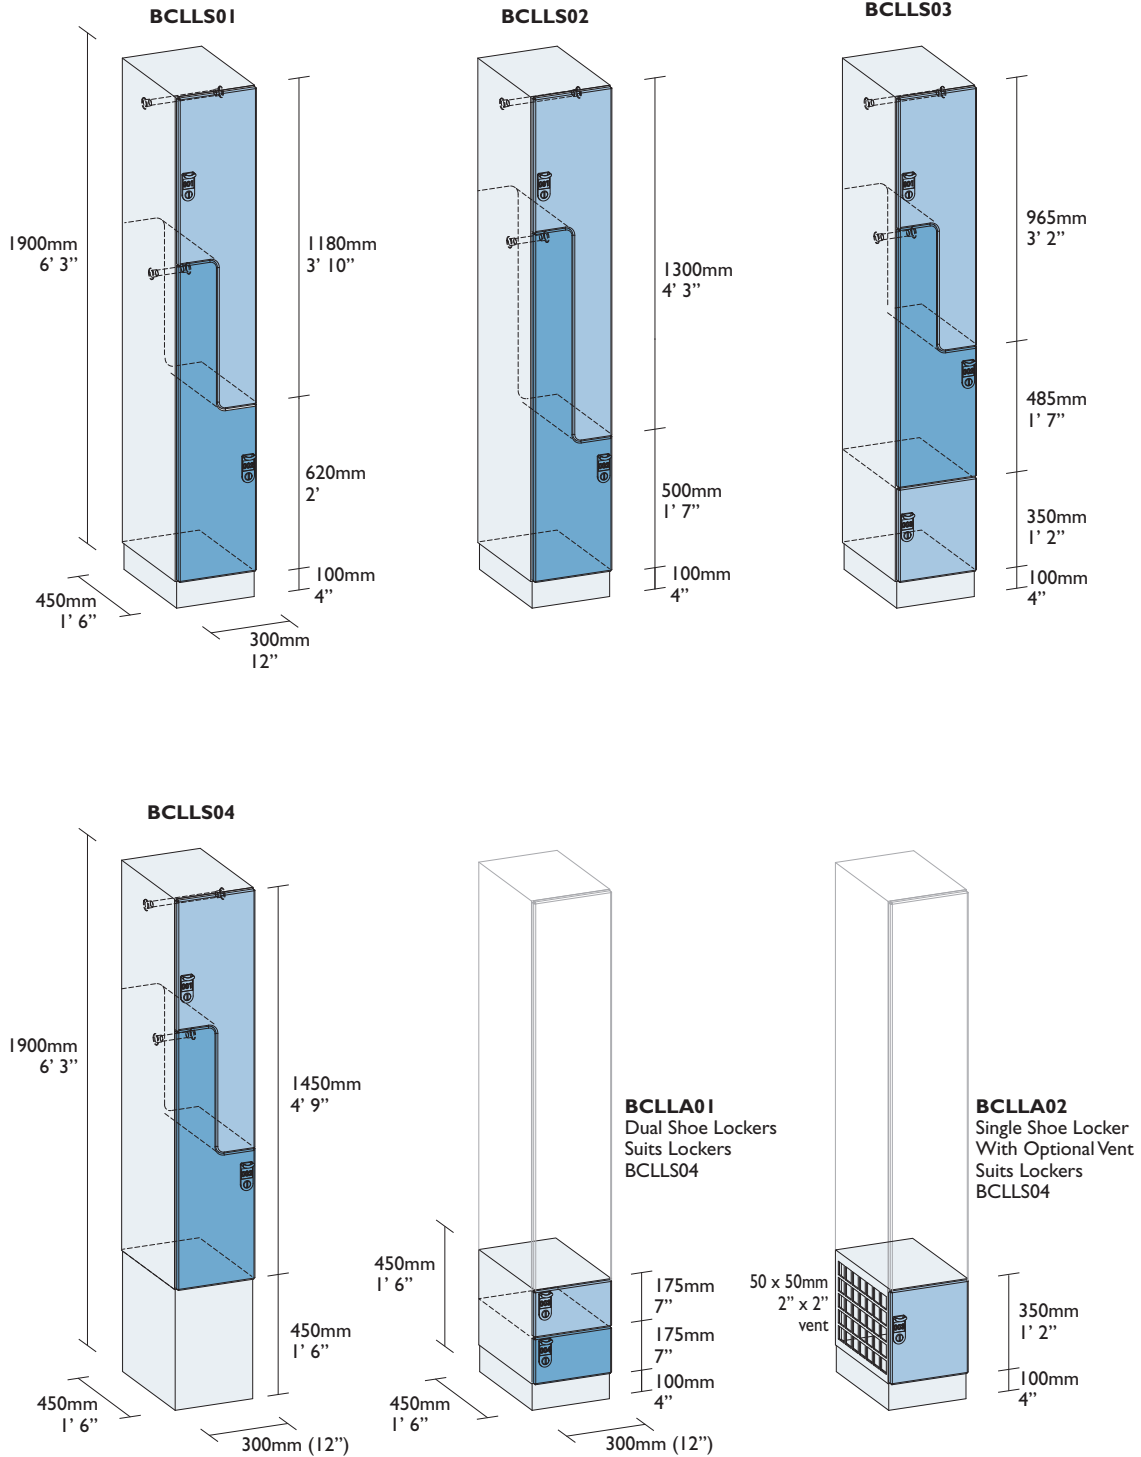

# Clothes Lockers

## Laminate Lockers Staggered

Many cycling commuters, particularly office workers, store work attire at their workplace so lockers with deep hanging space is an important consideration. Staggered lockers provide excellent hanging space to avoid creasing clothes, while maintaining adequate space for apparel such as bicycle helmets.