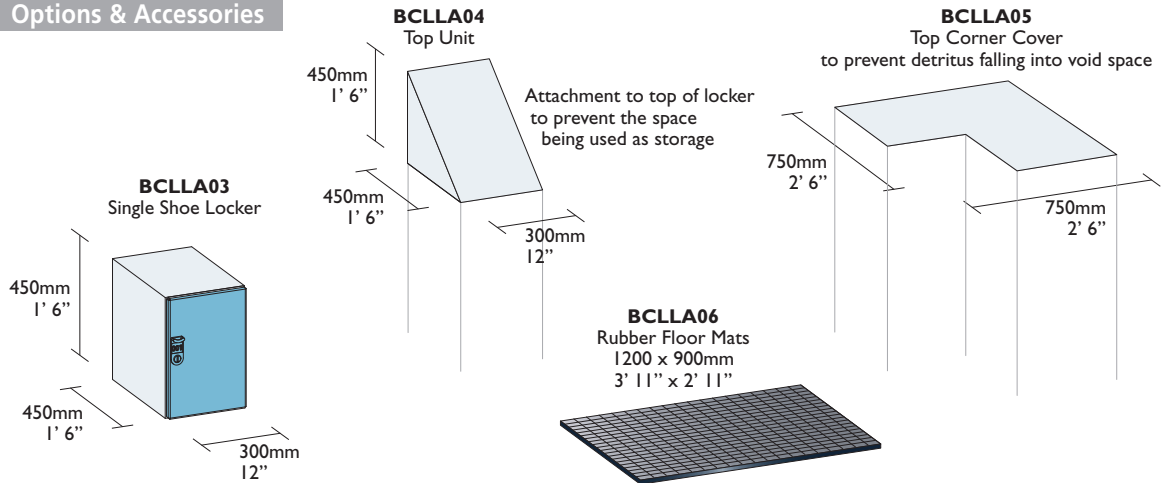

Clothes Lockers

Laminate Lockers

Options & Accessories

BCL321.54.800
Coin operated lock.
Left hand lock.

BCL234.54.801
Coin operated lock.
Right hand lock.

BCL231.98.001
Pin code lock with master pin system. Time limit option.
Choice of locker or can be assigned. Uses 3 x AAA batteries.

BCL231.98.011
Pin code lock with master pin system. No time limit option.
Choice of locker or can be assigned. Batteries not required.

BCL231.98.020
Pin and RFID with master pin system. Time limit option.
Choice of locker or can be assigned. Uses 3 x AAA Batteries