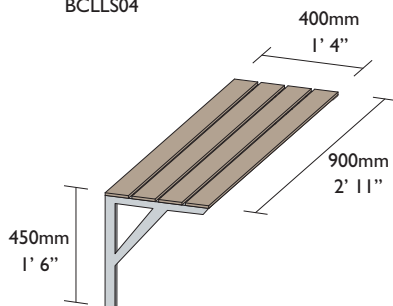

BCL231.98.210
Battery pack for
BCL231.98.001 / 020

BCLLB01B
Under-Locker Bench
Suits Lockers
BCLLS04

BCLLB01
Free-standing Bench