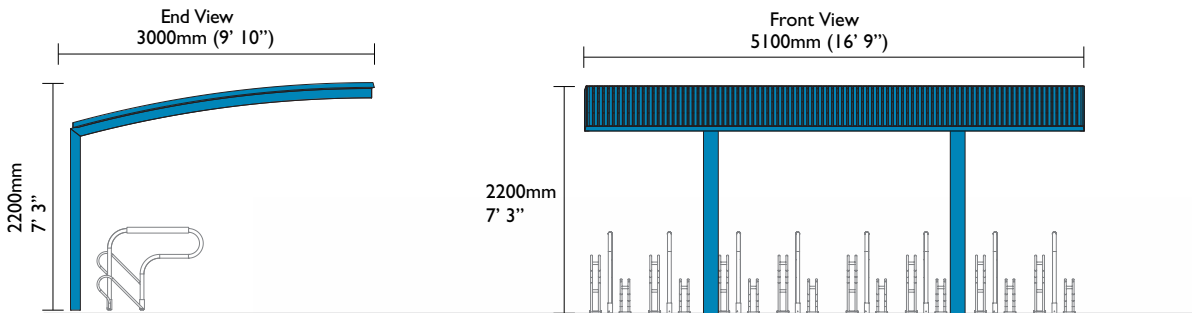

## BSS10

	Length	Width
BSS101	5100mm (16' 9")	3000mm (9' 10")
BSS102	5100mm (16' 9")	2000mm (6' 7")
BSS103	2900mm (9' 6")	2000mm (6' 7")

NEW DESIGN

## BSS11

	Length	Width
BSS111	5100mm (16' 9")	6000mm (19' 8")
BSS112	5100mm (16' 9")	4000mm (13' 1")
BSS113	2900mm (9' 6")	4000mm (13' 1")

### Material Specifications (General)

Frame Aluminium alloy / Powder coated in a range of colors  
 Roof Frosted polycarbonate. UV resistant. High impact resistant. Up to 20cm (8") snow. Temperature rating -30°C to +60°C