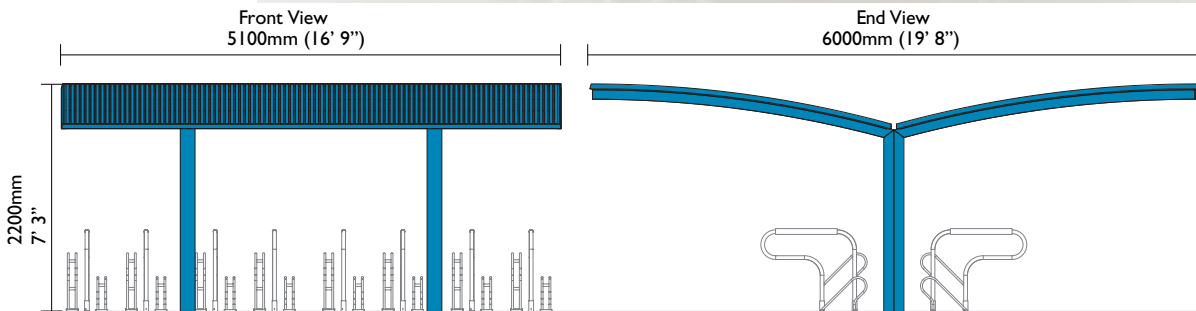

## BSS10

	Length	Width
BSS101	5100mm (16' 9")	3000mm (9' 10")
BSS102	5100mm (16' 9")	2000mm (6' 7")
BSS103	2900mm (9' 6")	2000mm (6' 7")

NEW DESIGN

## BSS11

	Length	Width
BSS111	5100mm (16' 9")	6000mm (19' 8")
BSS112	5100mm (16' 9")	4000mm (13' 1")
BSS113	2900mm (9' 6")	4000mm (13' 1")

### Material Specifications (General)

Frame Aluminium alloy / Powder coated in a range of colors  
 Roof Frosted polycarbonate. UV resistant. High impact resistant. Up to 20cm (8") snow. Temperature rating -30°C to +60°C