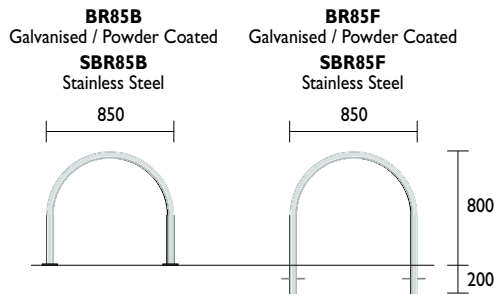

Bicycle Rails

BR85B / F

BIGGEST SELLER
in stainless steel

200 x 100 x 6mm Baseplate
(masonry anchors included on baseplate models)

BR475B / F

200 x 100 x 6mm Baseplate
(masonry anchors included on baseplate models)

Material Specifications (General)

Mild steel 40NB (50.0) x 1.5mm Light duty pipe / Hot dipped galvanised / Powder coated in a range of colours
Stainless steel 40NB (50.0) x 1.5mm Grade 304 stainless steel pipe / Linished finish